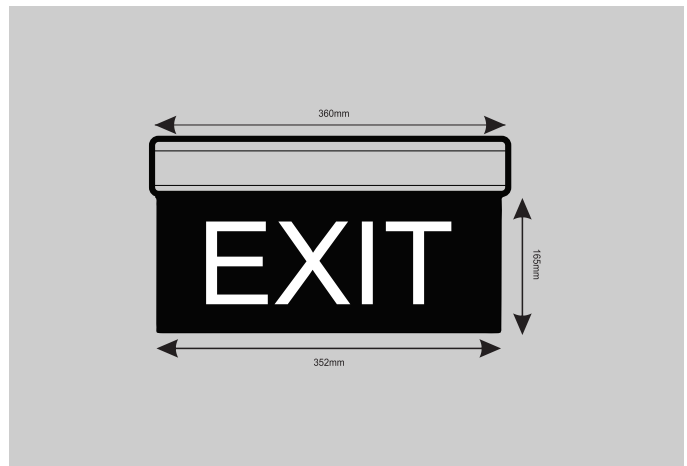

3.000K 4.000K 5.000K 6.500K

Exit Lamp Emergency ELX-EXIT60LIT-3W

■ Specification

Daya (W)	Input Voltage	Frequency Amp	Battery Voltage	Battery Capacity	Emergency Time	Charging Time	Indicator	Temp. Warna	Material
3W	AC100-240V	50/60Hz	3.6V	800mAH	120 Min	24 Hours	Charger, Power	6500K	Fire Reterdant Plastic

Hanging Wall Accessories

- * Easy maintenance
- Modular LED for easy replacement
- Opening and closing possible of LED module part and power supply part
- Customizable beam angle
- Temperature max 50°