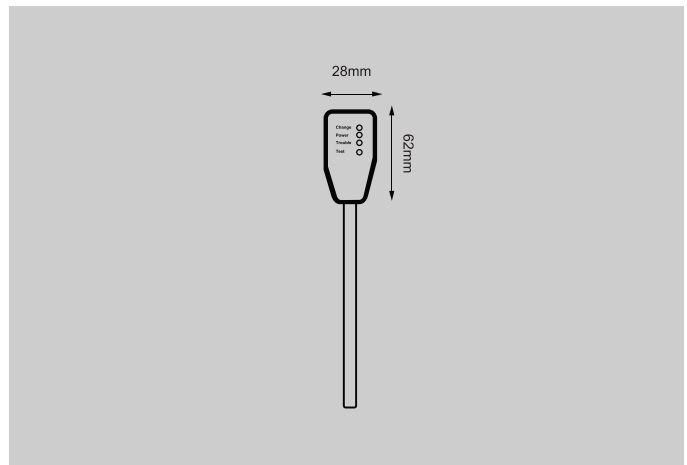

3.000K 4.000K 5.000K 6.500K

Exit Lamp Emergency ELX-EXIT60LIT-3W

■ Specification

Daya (W)	Input Voltage	Frequency Amp	Battery Voltage	Battery Capacity	Emergency Time	Charging Time	Indicator	Temp. Warna	Material
3W	AC100-240V	50/60Hz	3.6V	800mAH	120 Min	24 Hours	Charger, Power	6500K	Fire Reterdant Plastic

Hanging Wall Accessories

- * Easy maintenance
- Modular LED for easy replacement
- Opening and closing possible of LED module part and power supply part
- Customizable beam angle
- Temperature max 50°